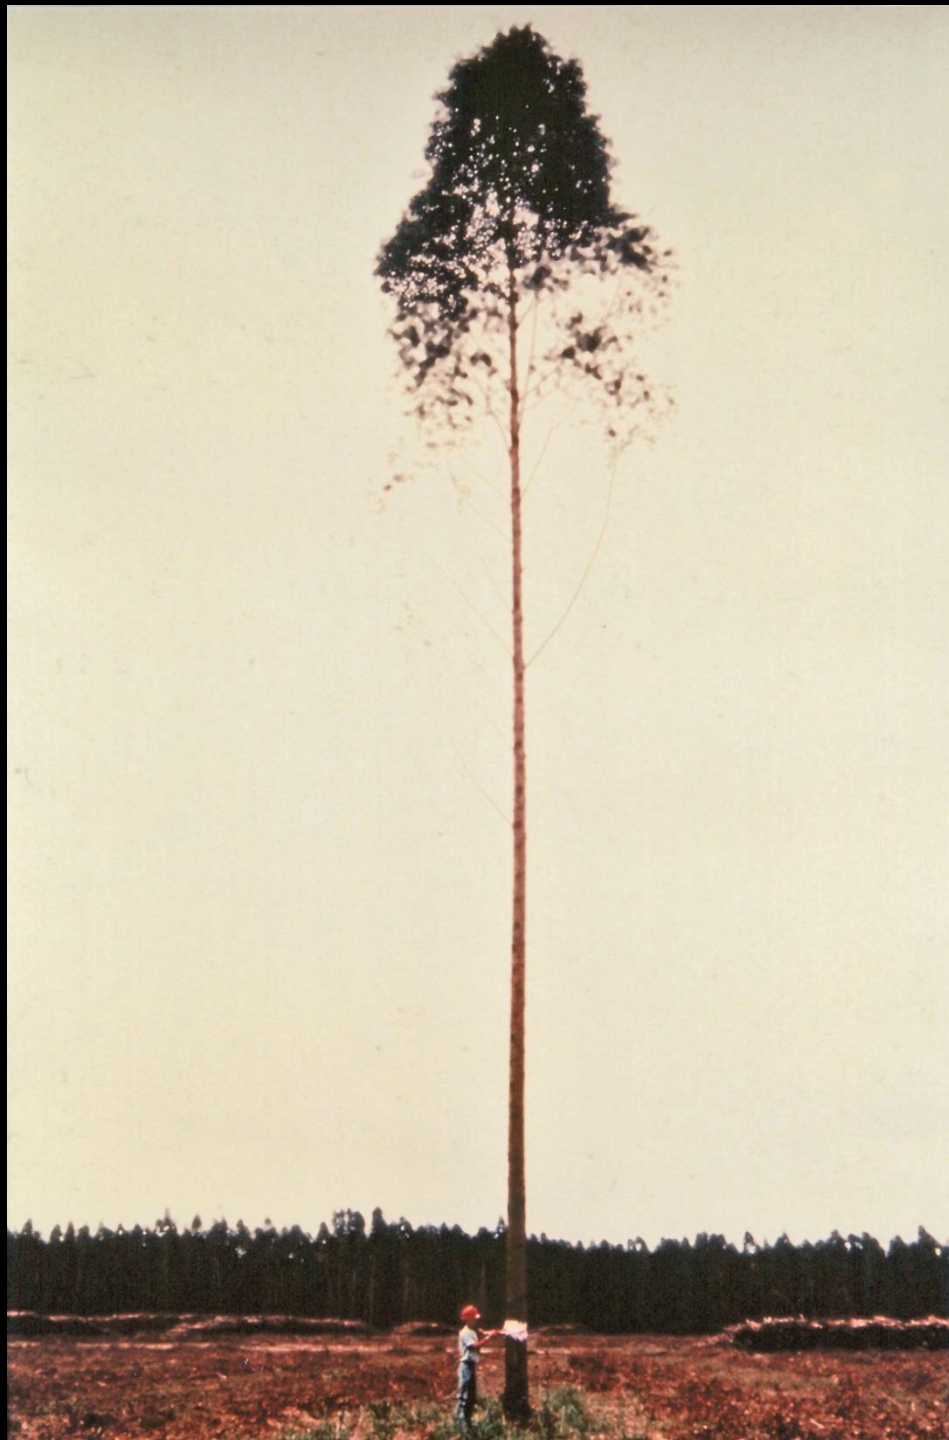

***“Os plantios clonais de eucaliptos no Brasil: uma realização surpreendente.”***

*Edgard Campinhos Jr.*

ATHERTON

2466 FT. ABOVE  
SEA LEVEL

10

*Eucalyptus*  
*alba* Reinw.  
(Myrt.)  
H.I.G. Flores Isl.

18

Specific wood consumption according to the seed provenance and to the step of Eucalyptus clones selection.

20

15

10

5m

ALL SEEDLINGS  
HEIGHT 20m